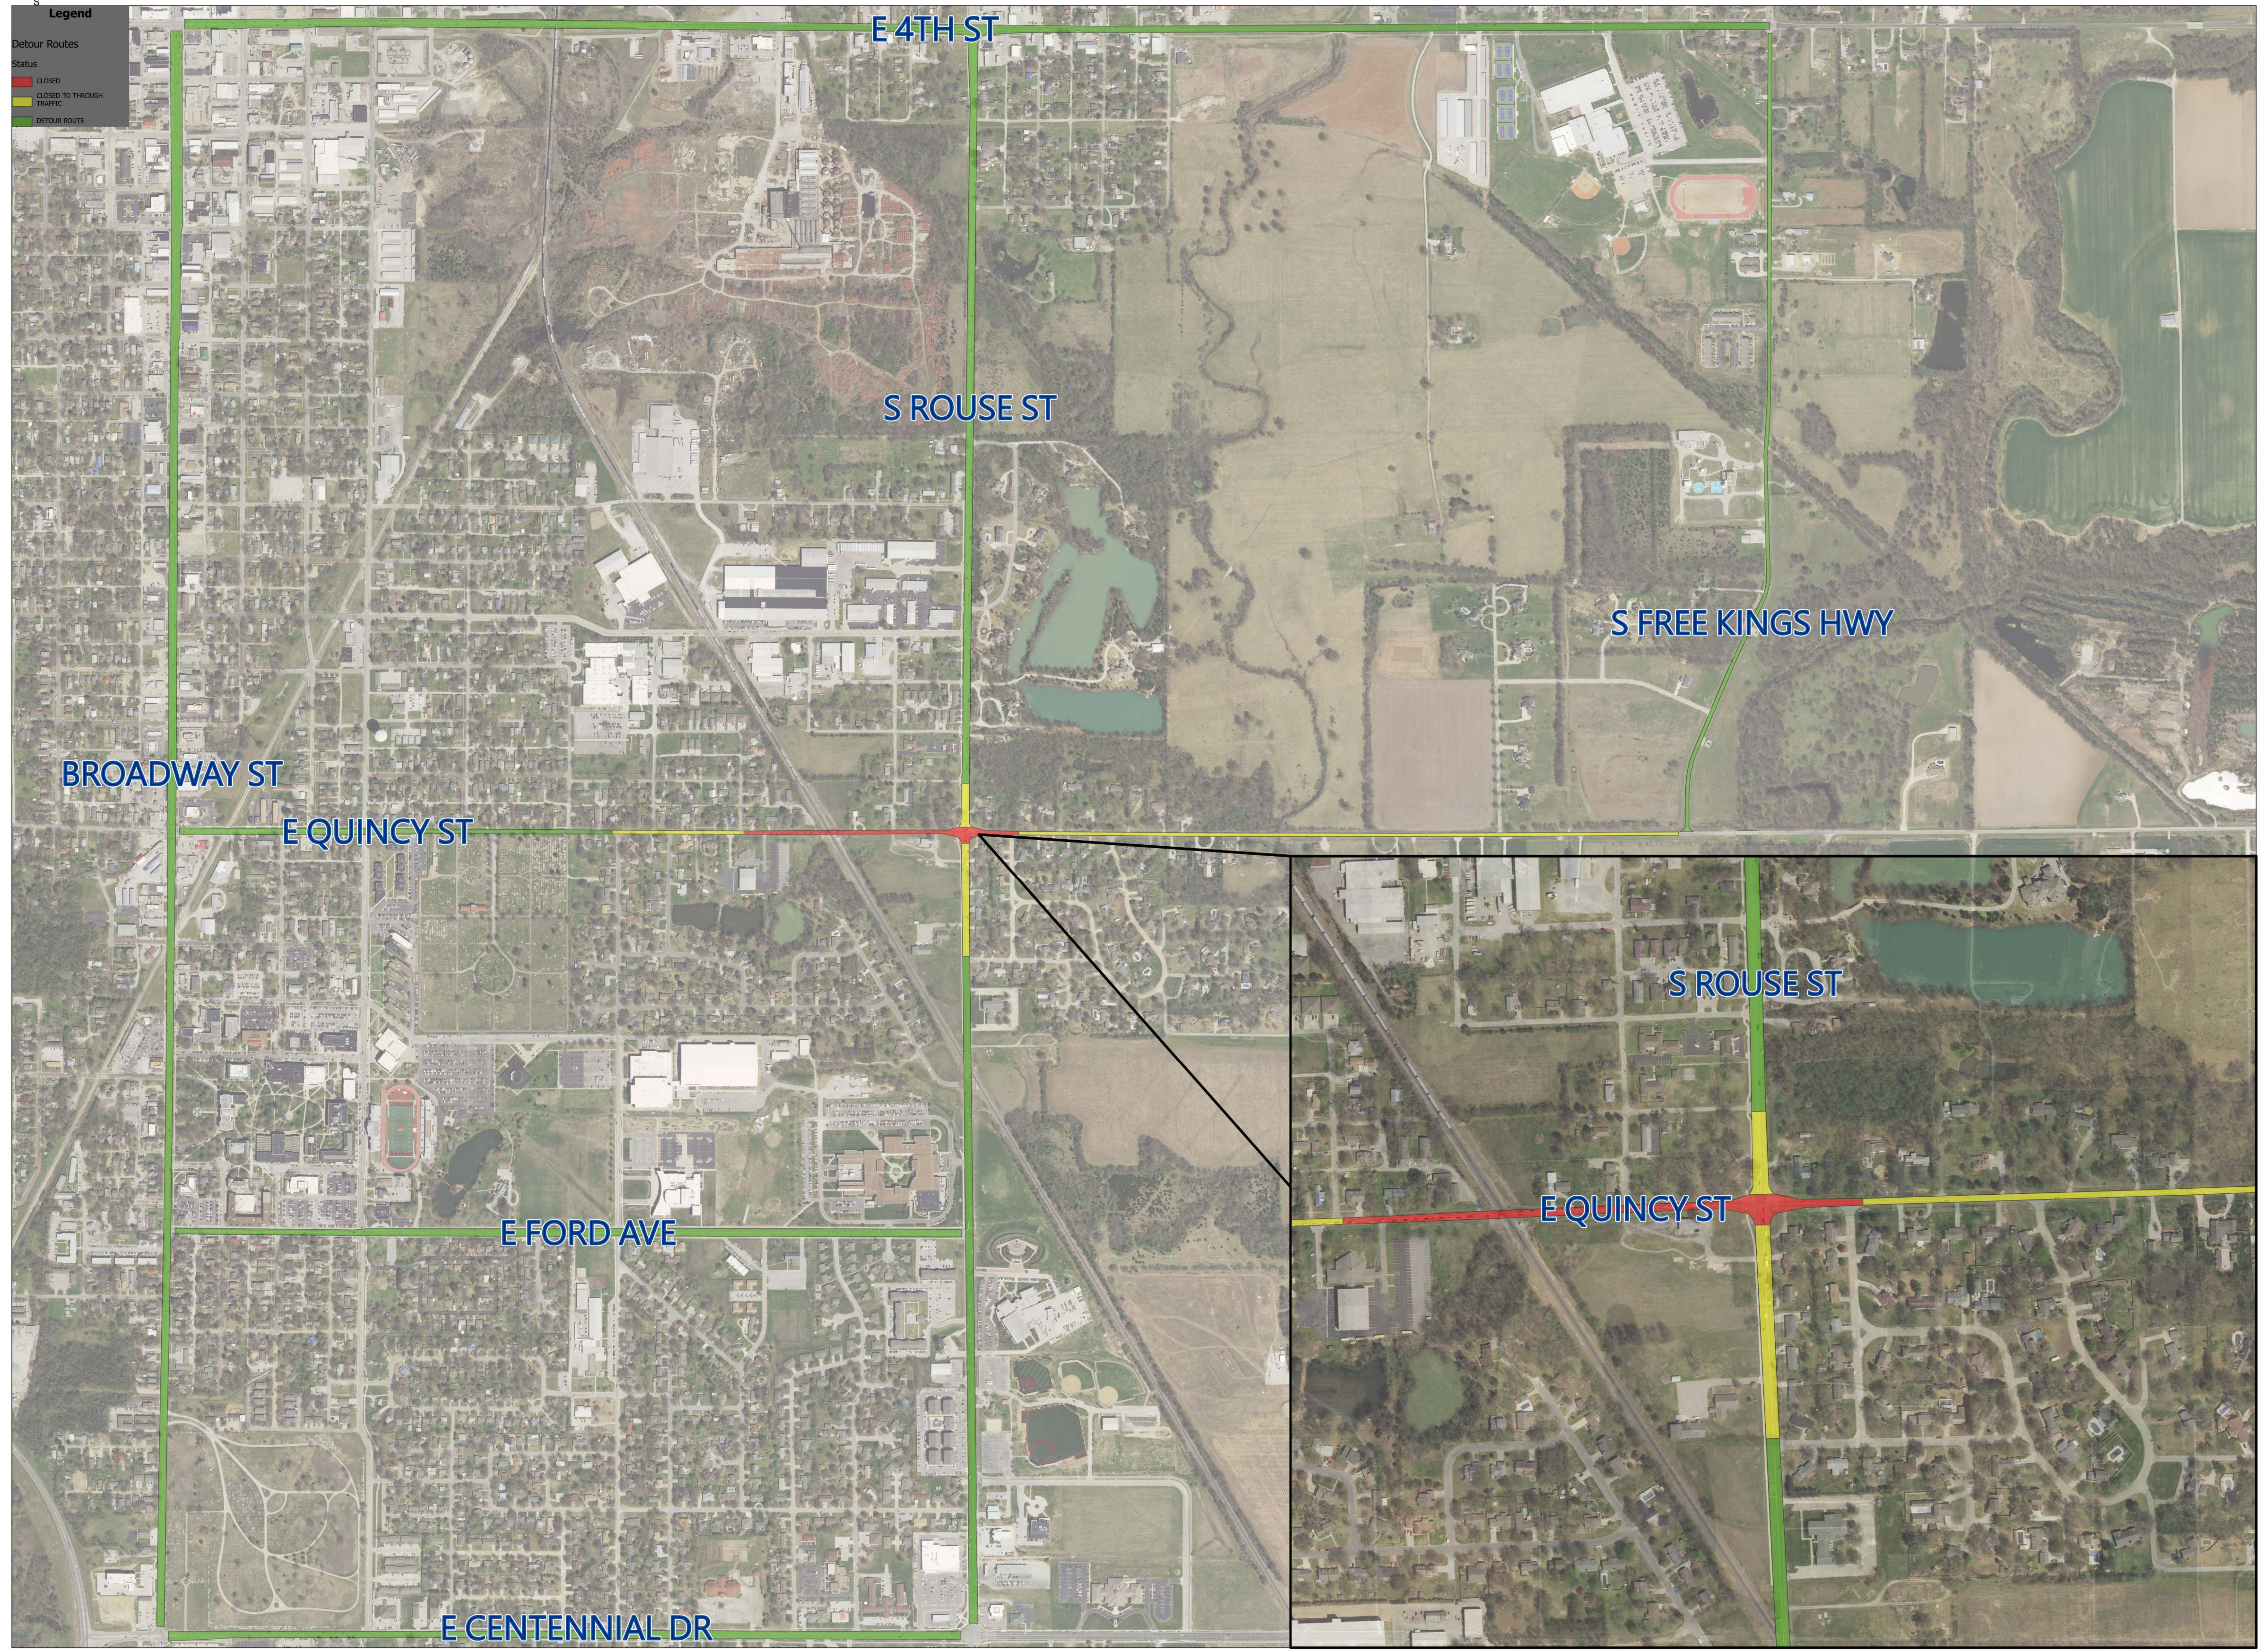

EAST QUINCY CONSTRUCTION DETOUR ROUTES

Legend

- Detour Routes
- Status
- █ CLOSED
- █ CLOSED TO THROUGH TRAFFIC
- █ DETOUR ROUTE

E 4TH ST

S ROUSE ST

S FREE KINGS HWY

BROADWAY ST

E QUINCY ST

E FORD AVE

E CENTENNIAL DR

S ROUSE ST

E QUINCY ST