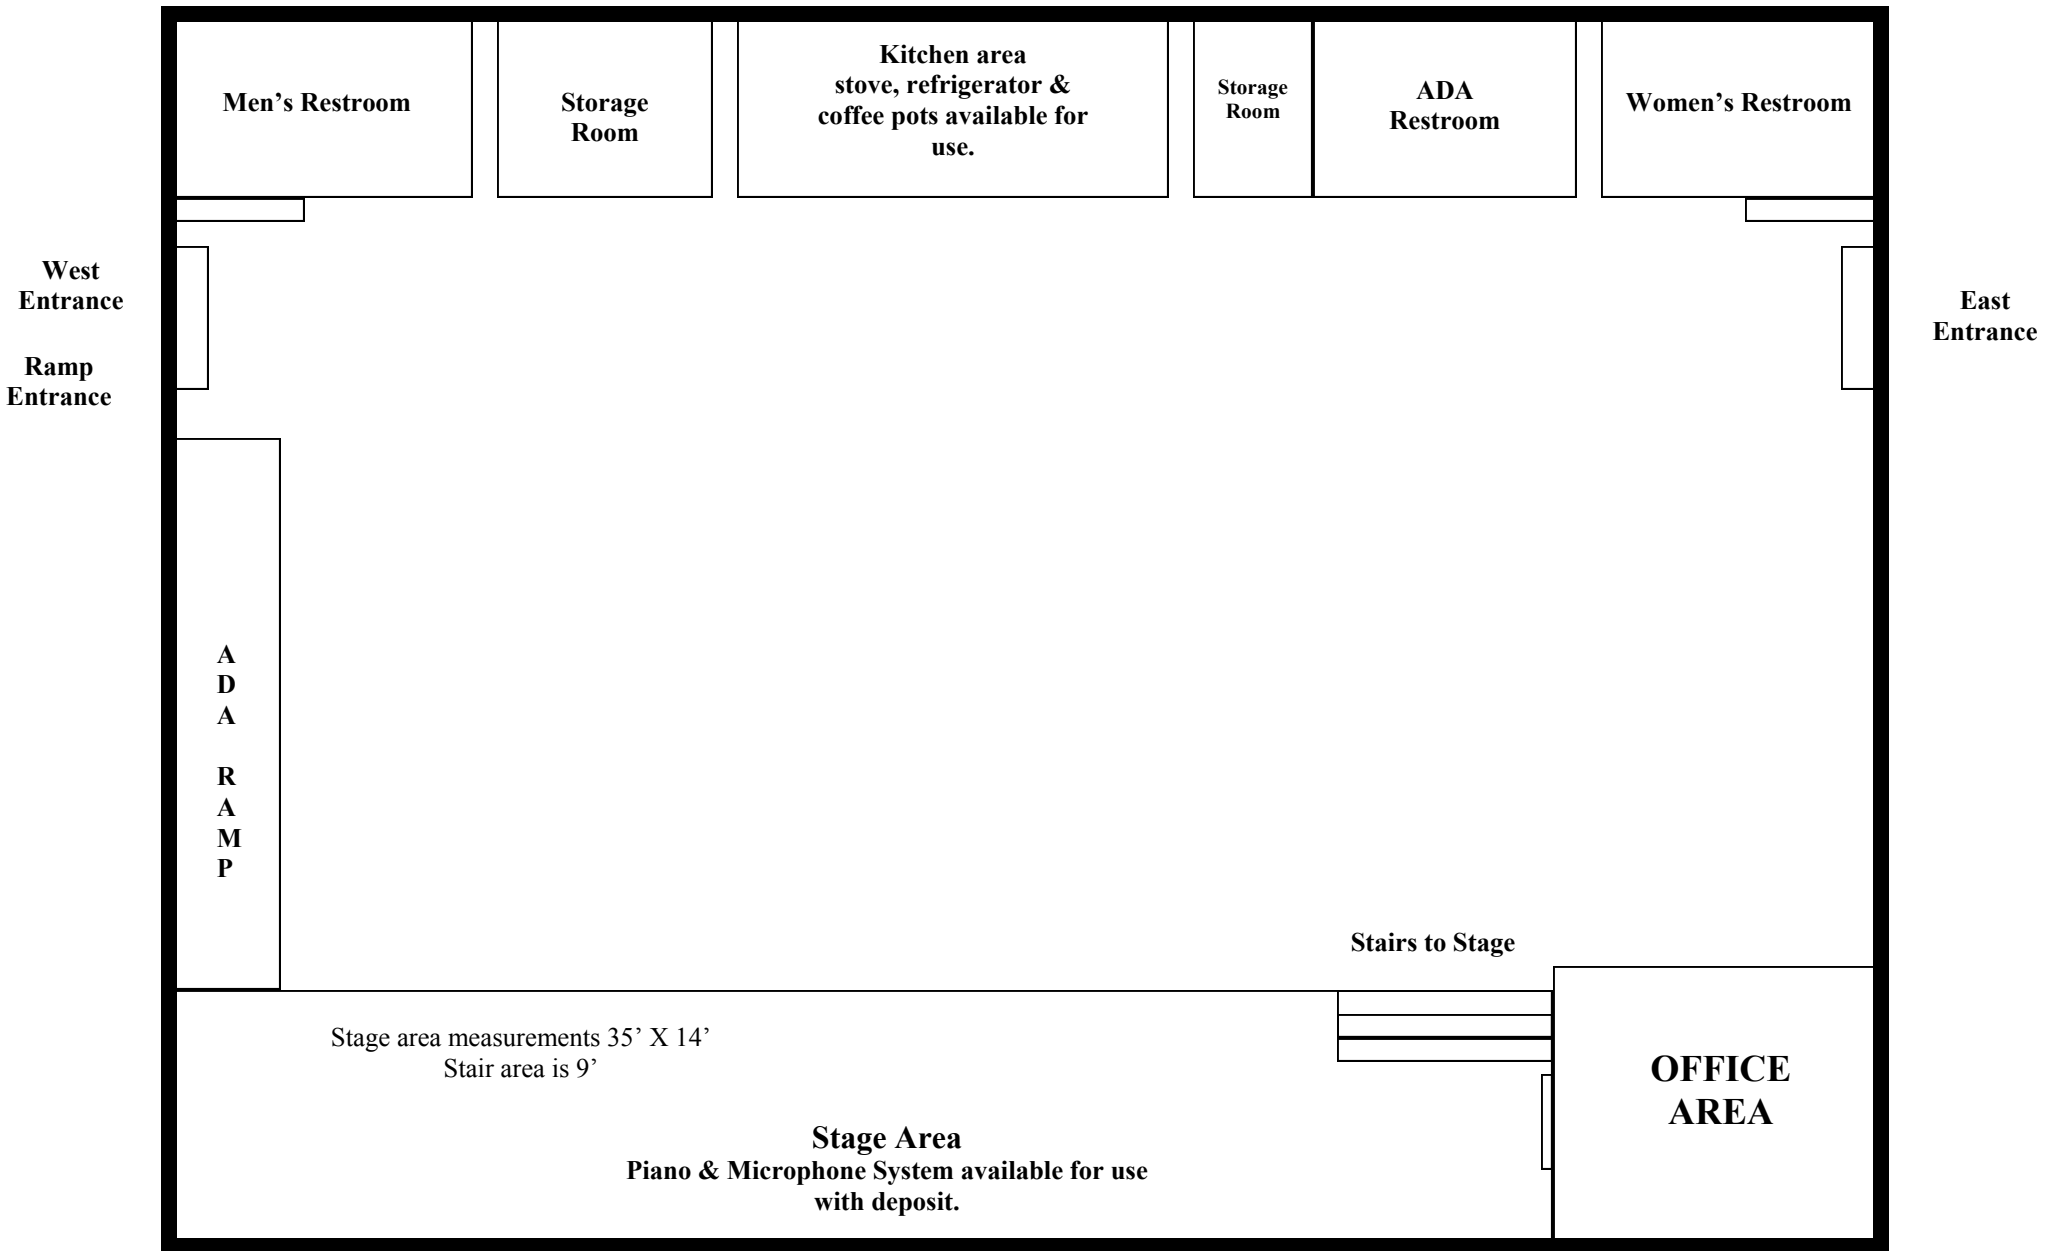

Lincoln Center

710 W 9th Street

231-8310 (for questions)

FLOOR AREA MEASURES 54' x 54'

Seating for up to 250 people

30 8' TABLES & 12 ROUND TABLES